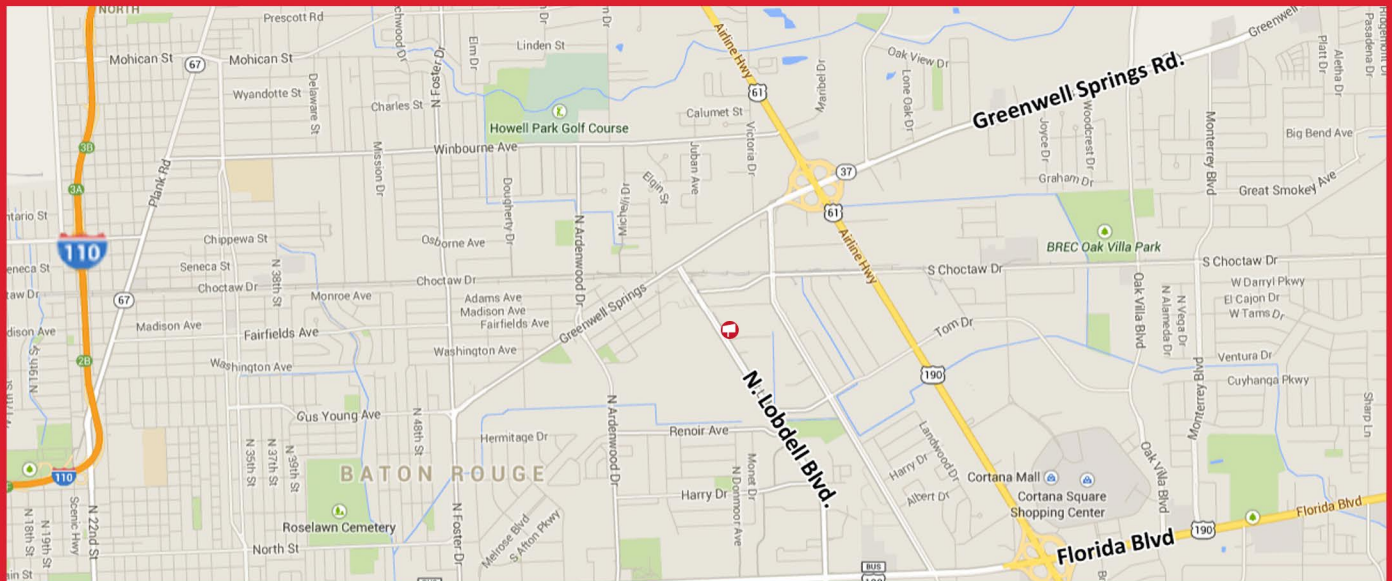

# 4008B

**Address : 2122 N. Lobdell Blvd,  
Baton Rouge, LA  
Near Independence Park Theatre and Culture  
Center, Liberty Lagoon Waterpark,  
Independence Community Park, Milton J.  
Womack Fitness Center. BRCC Campus (across  
the street)  
Size : 10x26  
Facing : S/F  
Illuminated : Yes  
Traffic Count : 14000  
Account : 4008B**