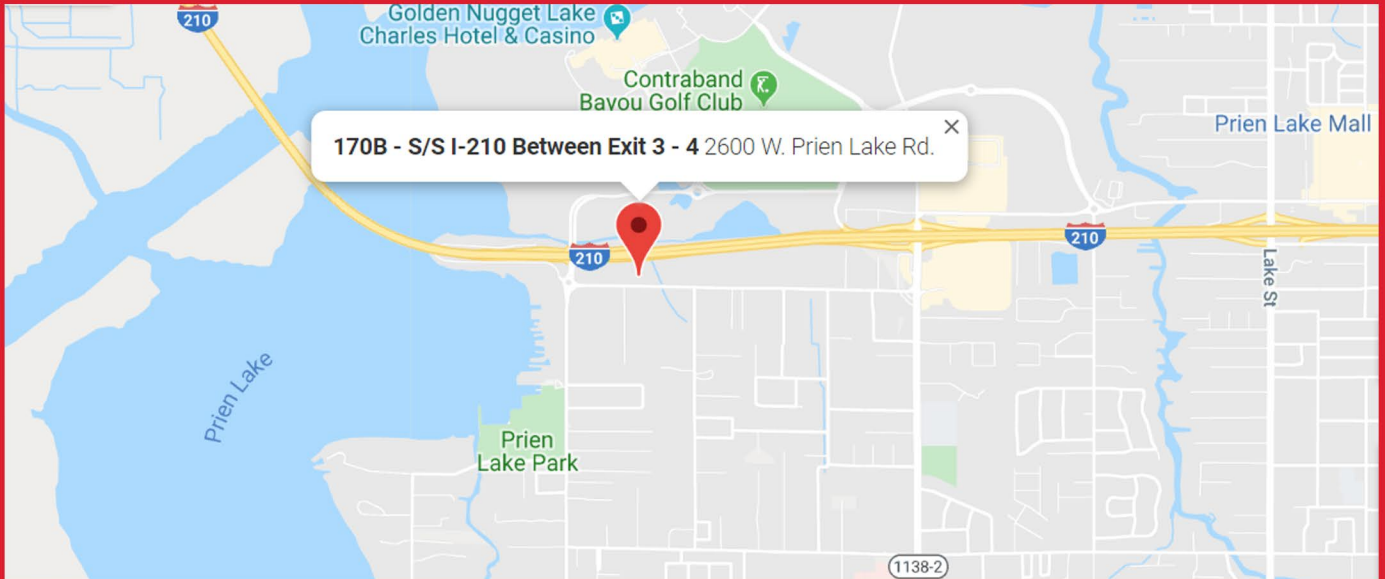

**AdSource  
Outdoor**

**0170B**

Address : i-210 between exit 3 & 4  
2600 W. Prien Lake Rd.,  
Lake Charles, LA, USA, 70605  
Size : 14 X 48  
Facing : W  
Illuminated : Yes  
Traffic Count : 73,000  
Account : 170B  
DEC :  
Category : Vinyl  
Longitude : -93.262861  
Latitude : 30.195049